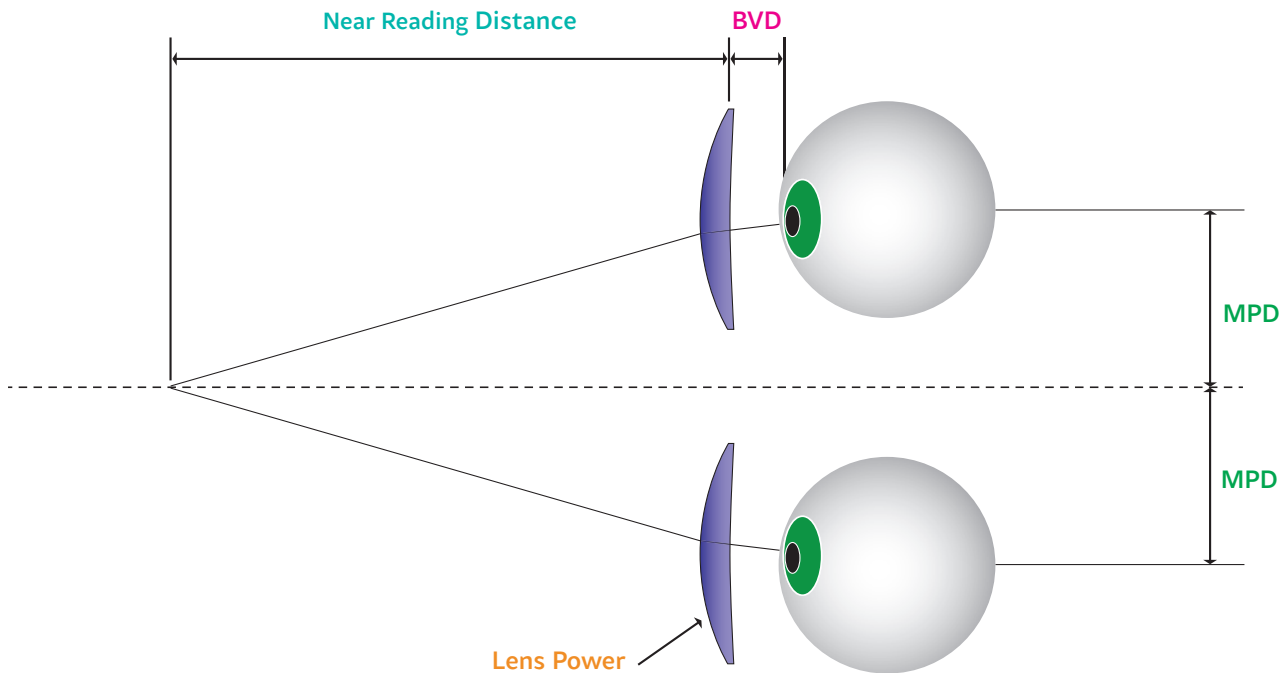

Variable Inset

Relying on the **Near Reading Distance**, **Lens Power**, **Back Vertex Distance (BVD)** and **Monocular PD (MPD)**, **Kodak** Unique HD Lens delivers a near viewing experience tailored to the individual patient's needs.