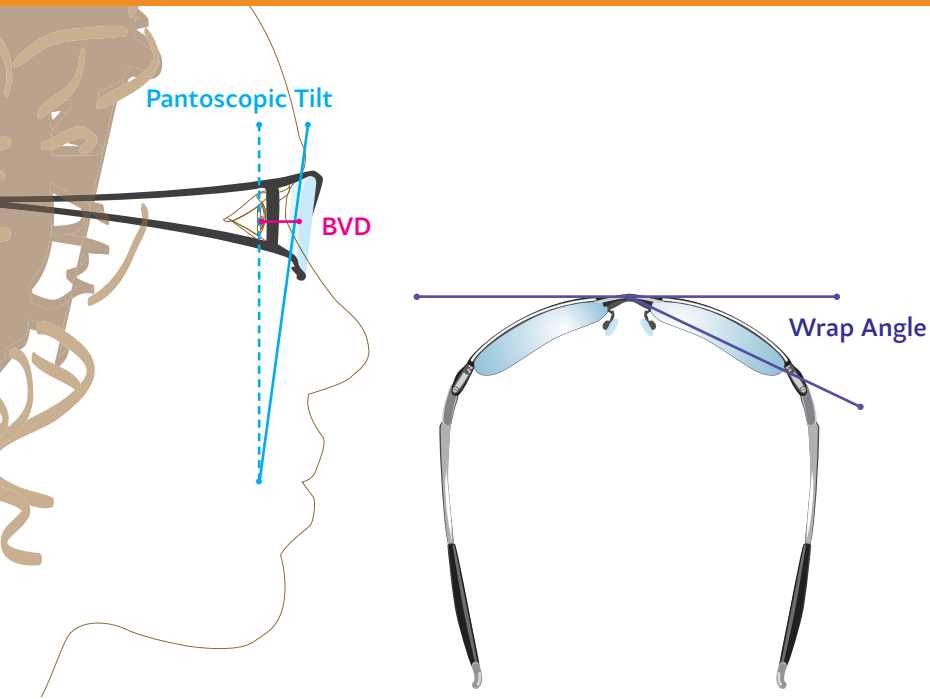

Creating a Unique Wearing Experience

Kodak Unique HD Lens customization includes the following additional features:

Prescription Compensation

The patient's **Back Vertex Distance (BVD)**, **Pantoscopic Tilt** and **Wrap Angle** are included to provide a customized lens optimized for the individual patient's prescription and frame selection.

Variable Inset

Relying on the **Near Reading Distance**, **Lens Power**, **Back Vertex Distance (BVD)** and **Monocular PD (MPD)**, **Kodak** Unique HD Lens delivers a near viewing experience tailored to the individual patient's needs.