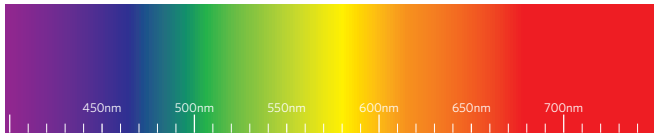

This color spectrum simulates the color blending experienced with standard tints.

Standard Tint

In nature, colors can appear muted and diluted, this visual disturbance is caused by an imbalance of the way the retina detects wavelengths.