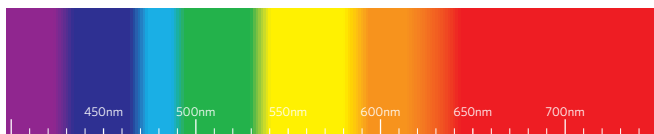

This color spectrum demonstrates the greater definition between colors that KODAK KolorUp Sun Lens provides.

KODAK KolorUp Sun Lens

This special technology provides a higher level of visual comfort, reduces glare and enhances the overall color experience.