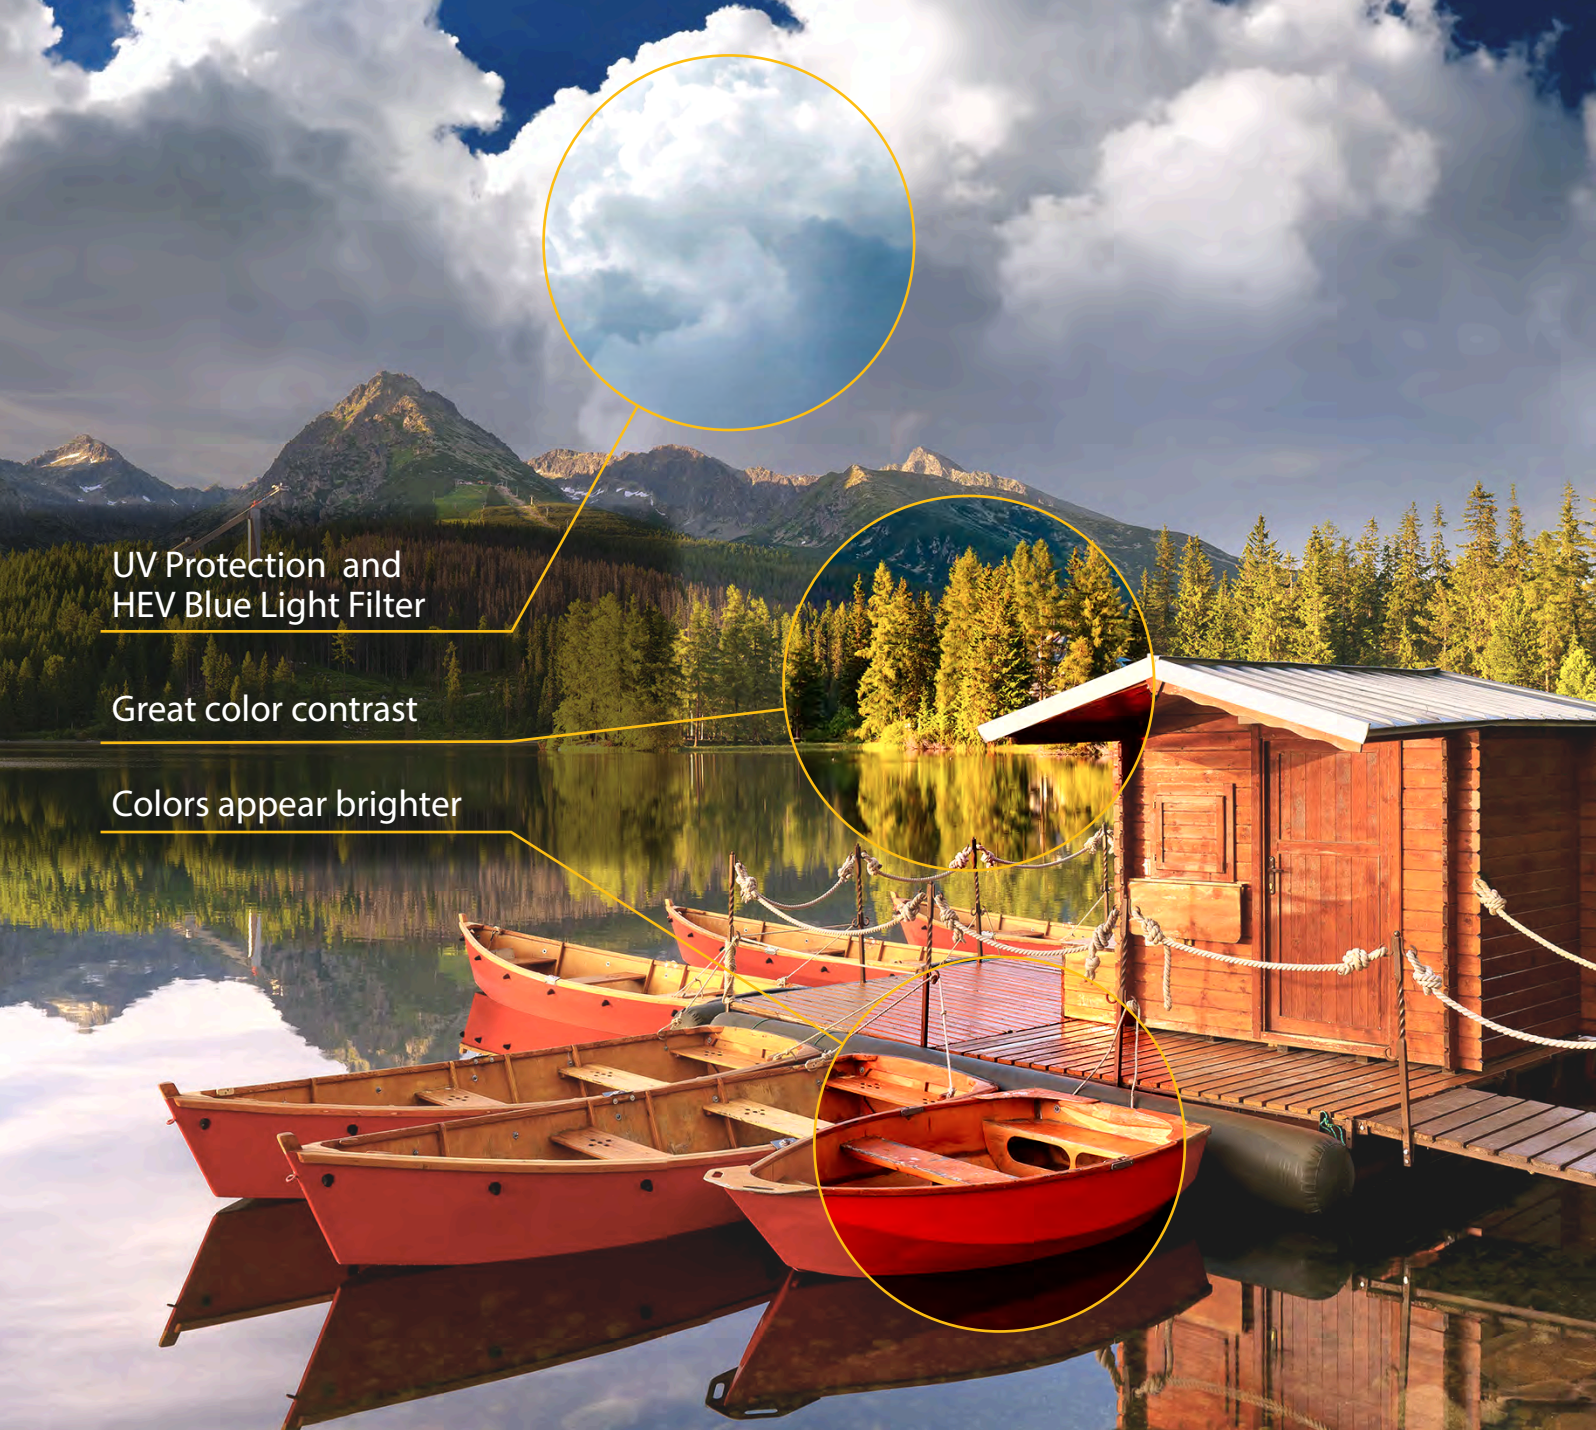

KODAK KolorUp Sun Lens moderates light in this specific wavelength zone which enhances the perception of color and reduces the presence of harsh light.

Available Options

KODAK KolorUp Sun Lens is available in three color options: gray, gray-green and brown. The polycarbonate material is lightweight for comfortable long-term wearing and impact resistant, making it highly suitable for outdoor activities. Lens design availability includes full-backside progressives and single vision lenses.

KODAK KolorUp Sun Lens maintains a consistent tint no matter how thin the prescription lens.

UV Protection and
HEV Blue Light Filter

Great color contrast

Colors appear brighter

Reduces Light Intensity without Loss of Color