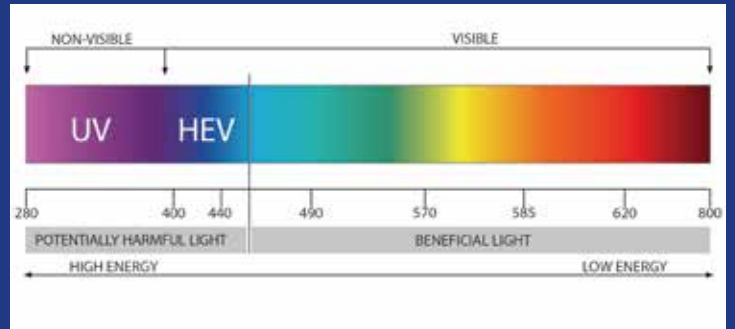

### Kodak Total Blue Lenses:

- Filter up to 80% of High Energy Visible (HEV) Blue Light between 380-440 nm wavelengths
- Block 100% of Direct UV Rays
- Ease eyestrain and eye fatigue
- Reduce glare and reflections caused by digital devices, LED lighting and headlights, and energy-efficient compact fluorescent lights (CFLs)
- Provides increased durability and cleanability with new *Silk* AR enhancement

	LENS MATERIAL	DIAMETER	POWER RANGE
KODAK Total Blue Lens	FSV Poly	65mm 70mm	+4.00 to +1.00 / Cyl: 0 to -2.00 +0.75 to -6.00 / Cyl: 0 to -2.00*
	FSV 1.60	65mm 70/75mm 70/75mm	+2.25 to +6.00 Sph +2.00 to -4.00 / Cyl: 0 to -2.00 -4.25 to -8.00 Sph*
	Aspheric FSV 1.67	65/70mm 75/80mm 80mm 70/75mm	+2.25 to +6.00 Sph +2.00 to -1.75 Sph -2.00 to -6.00 / Cyl: 0 to -2.00 -6.25 to -10.00 Sph*

# Understanding The Color Spectrum

Vision is made up of colors; specifically of a color spectrum. Each color is created by different energy wavelengths measured in nanometers (nm). The high energy end of the visible light spectrum is known as HEV Blue Light. It is the violet/blue band of the color spectrum and may have an impact on eyestrain and overall eye health.\*